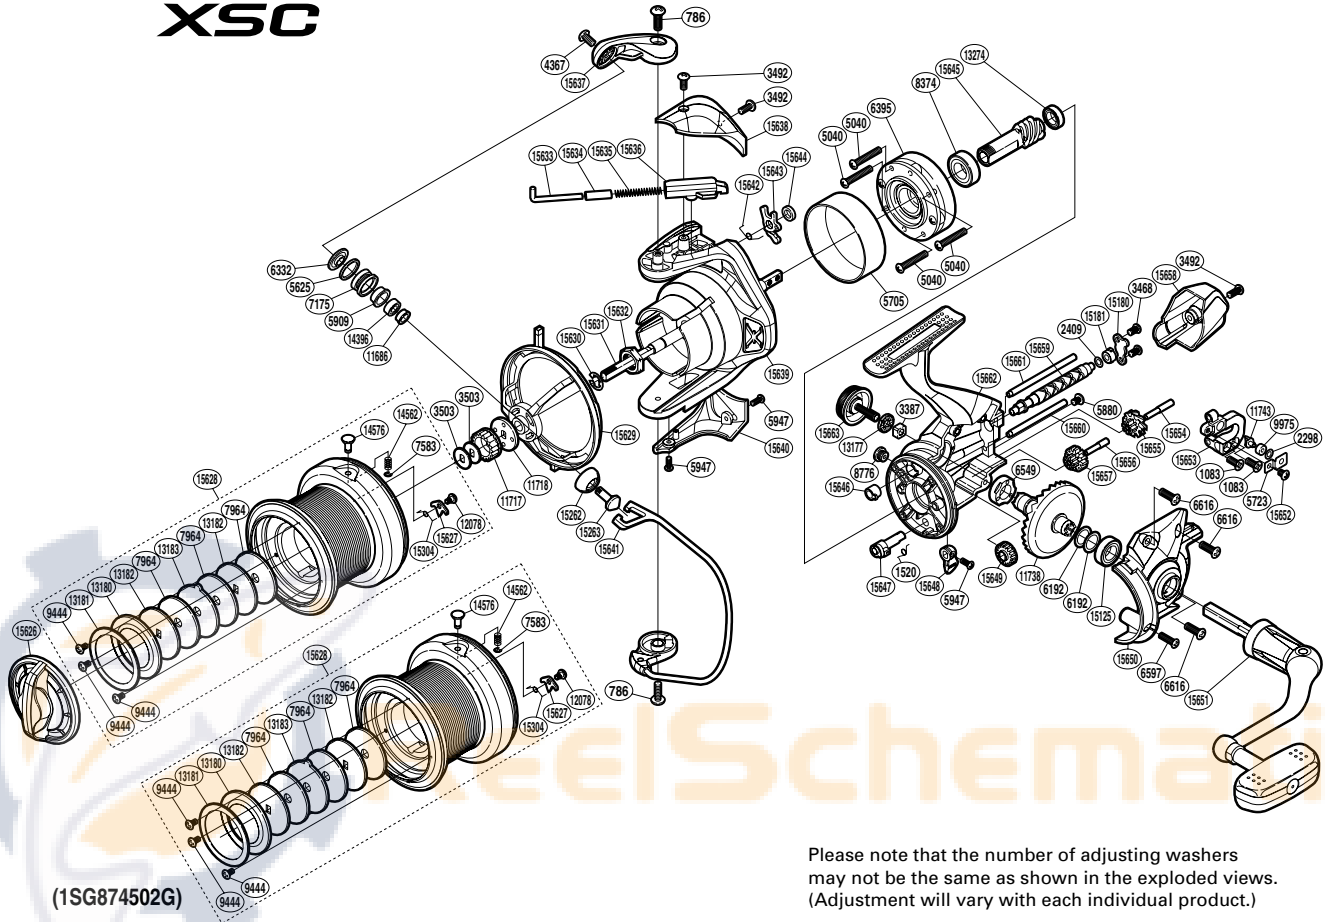

## UL-4500XSC

Please note that the number of adjusting washers may not be the same as shown in the exploded views. (Adjustment will vary with each individual product.)

Part No.	Description	Part No.	Description	Part No.	Description
RD 0786	Screw ****	RD11718	Spool Support B	RD15639	Rotor
RD 1083	Screw	RD11738	Drive Gear **	RD15640	Bail Hold Support Guard
RD 1520	Anti-Reverse Cam Spring	RD11743	Oscillating Pawl ***	RD15641	Bail Assembly
RD 2298	Spacer ***	RD12078	Screw *****	RD15642	Lever Spring
RD 2409	Spacer ***	RD13177	Handle Screw Cap Spacer	RD15643	Bail Trip Lever
RD 3387	Handle Screw Lock	RD13180	Seal Plate A	RD15644	Washer
RD 3468	Screw	RD13181	Seal Plate B	RD15645	Pinion Gear **
RD 3492	Screw	RD13182	Key Washer	RD15646	Worm Bushing (front) ***
RD 3503	Spool Washer	RD13183	Eared Washer	RD15647	Anti-Reverse Cam
RD 4367	Screw *	RD13274	Ball Bearing *****	RD15648	Anti-Reverse Lever
RD 5040	Screw	RD14396	Ball Bearing *	RD15649	Idle Gear **
RD 5625	Line Roller Spacer *	RD14562	Line Clip Spring	RD15650	Side Cover
RD 5705	Roller Clutch Ring	RD14576	Line Clip	RD15651	Handle Assembly
RD 5723	Oscillating Pawl Cover	RD15125	Ball Bearing *****	RD15652	Screw
RD 5880	Screw	RD15180	Worm Shaft Retainer	RD15653	Oscillating Slider
RD 5909	Line Roller Bushing *	RD15181	Worm Bushing (rear) ***	RD15654	Idle Gear B Shaft
RD 5947	Screw	RD15262	Line Roller Support Cover	RD15655	Idle Gear B **
RD 6192	Washer **/*****	RD15263	Line Roller Support *	RD15656	Idle Gear C Shaft
RD 6332	Line Roller Washer *	RD15304	Drag Click Spring *****	RD15657	Idle Gear C **
RD 6395	Roller Clutch Assembly	RD15626	Drag Knob	RD15658	Rear Protector
RD 6549	Drive Gear Bushing *****	RD15627	Drag Click *****	RD15659	Worm Shaft ***
RD 6597	Screw	RD15628	Spool Assembly	RD15660	Oscillating Guide A
RD 6616	Screw	RD15629	Line Safety Guard	RD15661	Oscillating Guide B
RD 7175	Line Roller *	RD15630	Bearing Retainer	RD15662	Body
RD 7583	E Lock	RD15631	Main Shaft	RD15663	Handle Screw Cap
RD 7964	Drag Washer	RD15632	Rotor Nut		
RD 8374	Ball Bearing *****	RD15633	Bail Spring Guide A ****	PK 0118	Line Roller Set *
RD 8776	Oil Cap	RD15634	Bail Spring Guide A Support ****	PK 0148	Gear Set **
RD 9444	Screw	RD15635	Bail Spring ****	PK 0149	Oscillation Set ***
RD 9975	Oscillating Slider Bushing ***	RD15636	Bail Spring Guide B ****	PK 0150	Bail Spring Set ****
RD11686	Bearing Spacer *	RD15637	Bail Arm	PK 0151	Bearing Set *****
RD11717	Spool Support A	RD15638	Bail Spring Cover	PK 0152	Drag Clicker Set *****